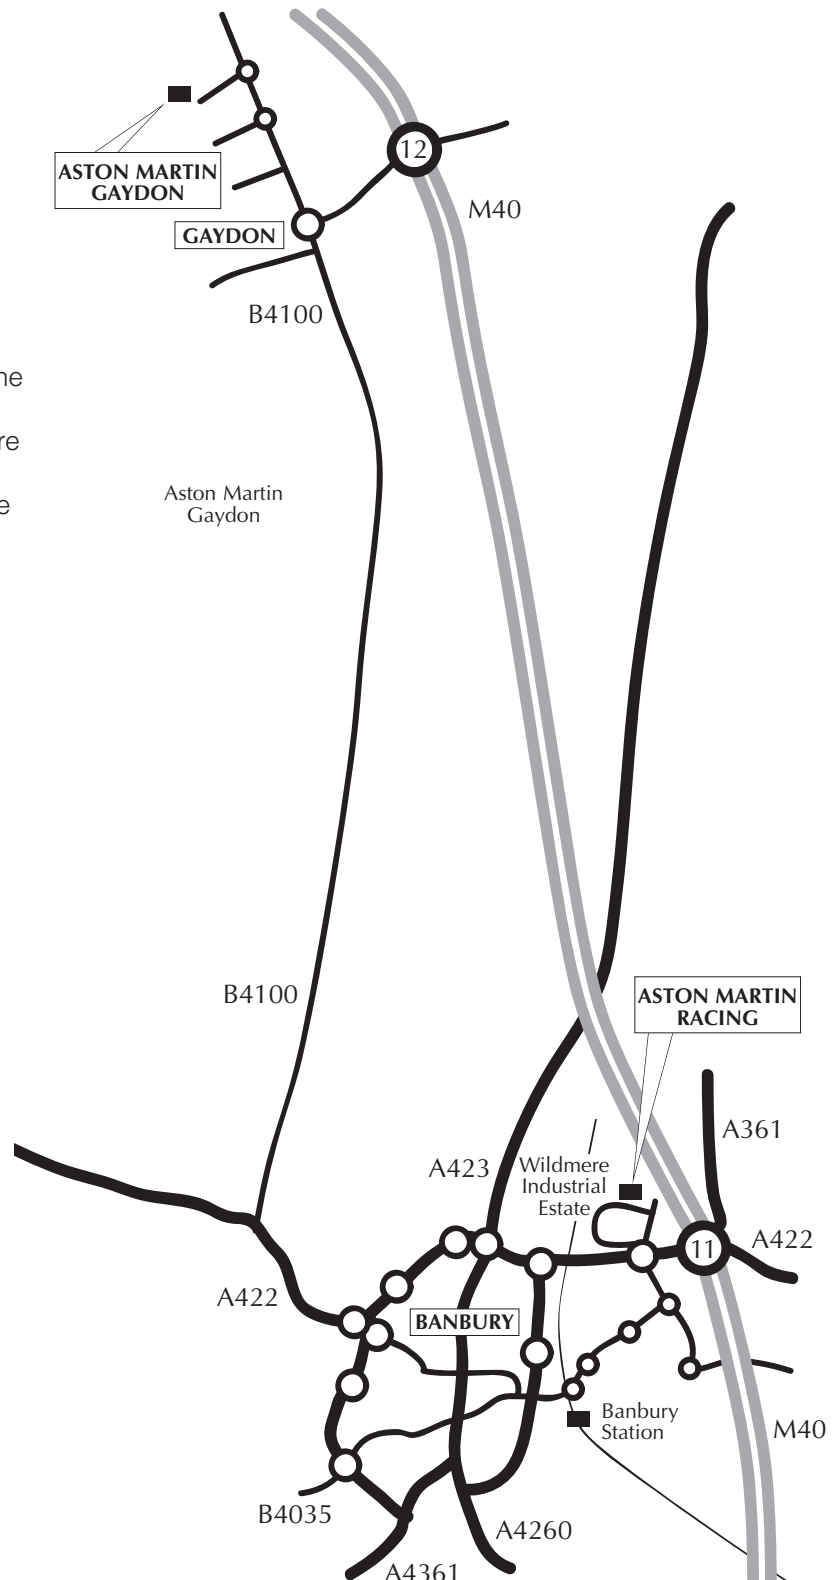

Leave the M40 at junction 11 and take the exit for Banbury Town Centre (A422). At the next roundabout, take the 3rd exit signposted Wildmere Industrial Estate. Follow the road through two sets of traffic lights. Follow the road round to the left and Aston Martin Racing can be found on the right.

Aston Martin, Gaydon

Leave the M40 at junction 12. Turn left at the T-junction onto the B4451 towards Gaydon. At the roundabout, turn right onto the B4100 towards Lighthorne. Drive past the Heritage Motor Centre and at the next roundabout go straight on. At the next roundabout turn left for the entrance to Aston Martin Gaydon.

Other information:

The nearest railway station for Aston Martin Racing is Banbury.

The nearest commercial airport is Birmingham. Private light aircraft can use Kidlington Airport, which is 17 miles away.

MAP OF UK